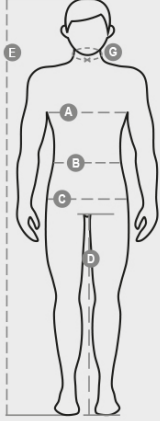

Casual&Workwear - Tailored shirts*