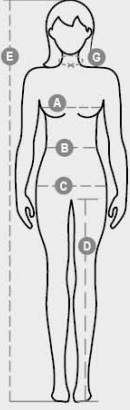

CORAL

S01175-P262

IMAGE
NOT FOUND

YAPISI: %100 POLYESTER
GörünüM: CHIFFON
AğıRLIK: 80 GR/MQ
BEDENLER: XS-S-M-L-XL-XXL-3XL
AMBALAJ: 1/40
GTİP: 62064000
MADE IN: CN

RENKLER

| | | |
|----------------|--------------------|----------------|
| BEYAZ 00000 | DOĞAL KUM 11037 | SİYAH 14000 |
|----------------|--------------------|----------------|

TEKNİK ÖZELLİKLER

YIKAMA TALIMATLARI

Workleisure & Professional - Tops

| International sizes | | XS | S | M | L | XL | XXL | 3XL | |
|---------------------|----------|---------|---------|----------|-----------|-----------|-----------|-----------|--|
| IT | | 38/40 | 42 | 44 | 46 | 48/50 | 52/54 | 56/58 | |
| FR - ES | | 34/36 | 38 | 40 | 42 | 44/46 | 48/50 | 52/54 | |
| DE | | 32/34 | 36 | 38 | 40 | 42/44 | 46/48 | 50/52 | |
| UK | | 6/8 | 10 | 12 | 14 | 16/18 | 20/22 | 24/26 | |
| Collar | (G) - cm | 37 | 38 | 39 | 40 | 41 | 42 | 43 | |
| | (G) - in | 14½ | 15 | 15½ | 15¾ | 16 | 16½ | 17 | |
| Bust | (A) - cm | 80 - 84 | 86 - 88 | 90 - 92 | 94 - 96 | 99 - 104 | 107 - 112 | 115 - 120 | |
| | (A) - in | 31 - 32 | 33 - 34 | 35 - 36 | 37 - 38 | 39 - 41 | 42 - 44 | 45 - 47 | |
| Waist | (B) - cm | 62 - 66 | 68 - 70 | 72 - 74 | 76 - 78 | 81 - 86 | 89 - 94 | 97 - 104 | |
| | (B) - in | 24 - 25 | 26 - 27 | 28 - 29 | 30 - 31 | 32 - 33 | 35 - 37 | 38 - 40 | |
| Hips | (C) - cm | 88 - 92 | 94 - 96 | 98 - 100 | 102 - 104 | 107 - 112 | 115 - 120 | 123 - 128 | |
| | (C) - in | 34 - 35 | 36 - 38 | 38 - 39 | 40 - 41 | 42 - 44 | 45 - 47 | 48 - 50 | |
| Height | (E) - cm | 160/175 | | | | 168/185 | | | |
| | (E) - in | 63/69 | | | | 66/73 | | | |

cm = centimeters - in = inches

DAHA FAZLA BİLGİ İÇİN BURAYI İŞARETLEYİN