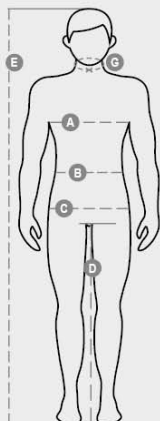

Casual&Workwear - Tailored bottoms***