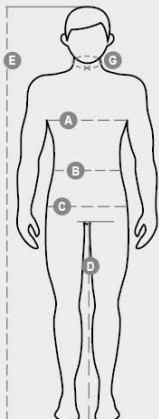

Casual&Workwear - Bottoms