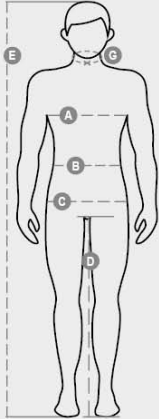

Workleisure & Professional - Tops