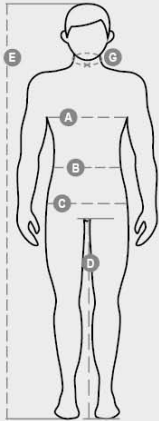

Casual&Workwear - Bottoms