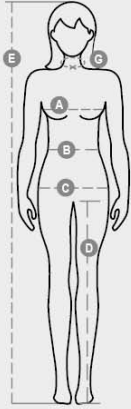

CULORI

GRI MELANJ  
13001

GRI MELANJ/ITALIA  
13035

CARACTERISTICI

INSTRUCȚIUNI DE SPĂLARE

Casual&Workwear - Bottoms

| International sizes |          | XS      |    | S  |    | M  |     | L       |     | XL  |     | XXL |     | 3XL |     |
|---------------------|----------|---------|----|----|----|----|-----|---------|-----|-----|-----|-----|-----|-----|-----|
| IT                  |          | 34      | 36 | 38 | 40 | 42 | 44  | 46      | 48  | 50  | 52  | 54  | 56  | 58  | 60  |
| FR - ES             |          | 30      | 32 | 34 | 36 | 38 | 40  | 42      | 44  | 46  | 48  | 50  | 52  | 54  | 56  |
| DE                  |          | 28      | 30 | 32 | 34 | 36 | 38  | 40      | 42  | 44  | 46  | 48  | 50  | 52  | 54  |
| UK                  |          | 2       | 4  | 6  | 8  | 10 | 12  | 14      | 16  | 18  | 20  | 22  | 24  | 26  | 28  |
| US                  |          | 0       | 0  | 2  | 4  | 6  | 8   | 10      | 12  | 14  | 16  | 18  | 20  | 22  | 24  |
| Waist               | (B) - cm | 54      | 58 | 62 | 66 | 70 | 74  | 76      | 80  | 84  | 88  | 92  | 96  | 100 | 104 |
|                     | (B) - in | 22      | 23 | 24 | 26 | 27 | 29  | 30      | 31  | 33  | 35  | 36  | 38  | 39  | 41  |
| Hips                | (C) - cm | 80      | 84 | 88 | 92 | 96 | 100 | 104     | 108 | 112 | 116 | 120 | 124 | 128 | 132 |
|                     | (C) - in | 31      | 33 | 35 | 36 | 38 | 39  | 41      | 42  | 44  | 45  | 47  | 48  | 50  | 51  |
| Inside leg          | (D) - cm | 81      | 81 | 82 | 82 | 82 | 82  | 83      | 83  | 84  | 84  | 84  | 84  | 85  | 85  |
|                     | (D) - in | 32      | 32 | 32 | 32 | 32 | 32  | 32      | 32  | 33  | 33  | 33  | 33  | 34  | 34  |
| Height              | (E) - cm | 160/175 |    |    |    |    |     | 168/185 |     |     |     |     |     |     |     |
|                     | (E) - in | 63/69   |    |    |    |    |     | 66/73   |     |     |     |     |     |     |     |