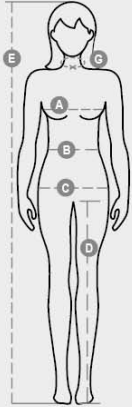

CORAL

S01175-P262

IMAGE
NOT FOUND

SAMMENSETNING: 100 % POLYESTER
UTSEENDE: CHIFFON
VEKT: 80 GR/MQ
STØRRELSER: XS-S-M-L-XL-XXL-3XL
EMBALLASJE: 1/40
HS-KODE: 62064000
MADE IN: CN

FARGER

HVIT
00000NATURAL SAND
11037SVART
14000

KJENNETEGN

VASKEANVISNING

Workleisure & Professional - Tops

| International sizes | | XS | S | M | L | XL | XXL | 3XL |
|---------------------|----------|---------|---------|----------|-----------|-----------|-----------|-----------|
| IT | | 38/40 | 42 | 44 | 46 | 48/50 | 52/54 | 56/58 |
| FR - ES | | 34/36 | 38 | 40 | 42 | 44/46 | 48/50 | 52/54 |
| DE | | 32/34 | 36 | 38 | 40 | 42/44 | 46/48 | 50/52 |
| UK | | 6/8 | 10 | 12 | 14 | 16/18 | 20/22 | 24/26 |
| Collar | (G) - cm | 37 | 38 | 39 | 40 | 41 | 42 | 43 |
| | (G) - in | 14½ | 15 | 15½ | 15¾ | 16 | 16½ | 17 |
| Bust | (A) - cm | 80 - 84 | 86 - 88 | 90 - 92 | 94 - 96 | 99 - 104 | 107 - 112 | 115 - 120 |
| | (A) - in | 31 - 32 | 33 - 34 | 35 - 36 | 37 - 38 | 39 - 41 | 42 - 44 | 45 - 47 |
| Waist | (B) - cm | 62 - 66 | 68 - 70 | 72 - 74 | 76 - 78 | 81 - 86 | 89 - 94 | 97 - 104 |
| | (B) - in | 24 - 25 | 26 - 27 | 28 - 29 | 30 - 31 | 32 - 33 | 35 - 37 | 38 - 40 |
| Hips | (C) - cm | 88 - 92 | 94 - 96 | 98 - 100 | 102 - 104 | 107 - 112 | 115 - 120 | 123 - 128 |
| | (C) - in | 34 - 35 | 36 - 38 | 38 - 39 | 40 - 41 | 42 - 44 | 45 - 47 | 48 - 50 |
| Height | (E) - cm | | 160/175 | | | 168/185 | | |
| | (E) - in | | 63/69 | | | 66/73 | | |

cm = centimeters - in = inches

FINN UT MER, SKANN HER