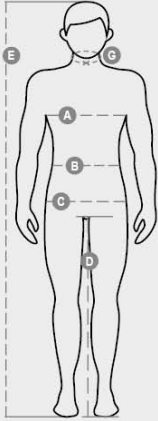

SAMENSTELLING: 50% POLYESTER 26% KATOEN 24% ELASTOMULTI-ESTER

ASPECT: RIPSTOP STRETCH

GEWICHT: 210 GR/MQ

VERPAKKING: 1/20

HS-CODE: 62034311

MADE IN: PK

KLEUREN

| | | | |
|---|---|---|---|
|  |  |  |  |
| MARINEBLAUW/ZWART 08020 | ROOKGRIJS/ZWART 13010 | ANTRACIET/ZWART 13044 | ZWART 14000 |

KENMERKEN

WASVOORSCHRIFTEN

CERTIFICATIES

Casual&Workwear - Bottoms

| International sizes | XXS | | XS | | S | | M | | L | | XL | | XXL | | 3XL | | 4XL | | 5XL | | |
|---------------------|----------|---------|----|----|----|----|----|---------|-----|-----|-----|-----|-----|---------|-----|-----|-----|-----|-----|-----|-----|
| IT - DE | 36 | 38 | 40 | 42 | 44 | 46 | 48 | 50 | 52 | 54 | 56 | 58 | 60 | 62 | 64 | 66 | 68 | 70 | 72 | 74 | |
| FR - ES | 32 | 34 | 36 | 38 | 40 | 42 | 44 | 46 | 48 | 50 | 52 | 54 | 56 | 58 | 60 | 62 | 64 | 66 | 68 | 70 | |
| UK - US | 25 | 27 | 28 | 29 | 30 | 32 | 33 | 34 | 36 | 38 | 40 | 41 | 43 | 45 | 46 | 48 | 49 | 51 | 52 | 54 | |
| Waist | (B) - cm | 64 | 68 | 72 | 74 | 76 | 80 | 84 | 88 | 92 | 96 | 100 | 104 | 108 | 112 | 116 | 120 | 124 | 128 | 132 | 136 |
| | (B) - in | 25 | 27 | 28 | 29 | 30 | 32 | 33 | 34 | 36 | 38 | 40 | 41 | 43 | 45 | 46 | 48 | 49 | 51 | 52 | 54 |
| Hips | (C) - cm | 80 | 84 | 88 | 90 | 92 | 96 | 100 | 104 | 108 | 112 | 116 | 120 | 124 | 128 | 132 | 136 | 140 | 144 | 148 | 152 |
| | (C) - in | 31 | 33 | 34 | 35 | 36 | 38 | 39 | 41 | 42 | 44 | 46 | 47 | 49 | 50 | 52 | 53 | 55 | 56 | 58 | 59 |
| Inside leg | (D) - cm | 82 | 82 | 84 | 84 | 85 | 85 | 86 | 86 | 87 | 87 | 88 | 88 | 88 | 88 | 88 | 89 | 89 | 89 | 89 | |
| | (D) - in | 32 | 32 | 33 | 33 | 33 | 33 | 33 | 33 | 34 | 34 | 34 | 34 | 34 | 34 | 34 | 34 | 35 | 35 | 35 | 35 |
| Height | (E) - cm | 170/181 | | | | | | 175/187 | | | | | | 175/189 | | | | | | | |
| | (E) - in | 67/71 | | | | | | 69/73 | | | | | | 69/75 | | | | | | | |