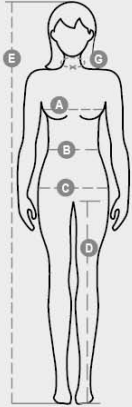

Casual&Workwear - Bottoms