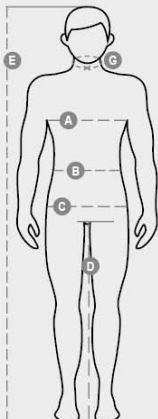

Casual&Workwear - Bottoms