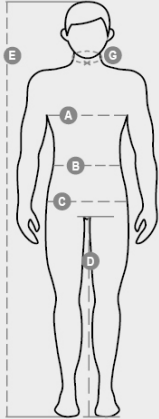

SASTAV: 45%POLYESTER 19%COTTON 17%VISCOSE 8%LINEN
8%LYOCELL 3%ELASTAN

IZGLED: TECHNO STRETCH LINEN

TEŽINA: 170 GR/MQ

VELIČINE: XS-S-M-L-XL-XXL-3XL

PAKIRANJE: 1/40

ŠIFRA HS: 62034319

MADE IN: CN

BOJE

Workleisure & Professional - Bottoms

| International sizes | | XXS | XS | S | M | L | XL | XXL | 3XL | 4XL | 5XL |
|---------------------|----------|---------|---------|---------|-----------|-----------|-----------|-----------|-----------|-----------|-----------|
| IT - DE | | 38/40 | 42/44 | 46/48 | 50 | 52 | 54 | 56/58 | 60/62 | 64/66 | 68/70 |
| FR - ES | | 34/36 | 38/40 | 42/44 | 46 | 48 | 50 | 52/54 | 56/58 | 60/62 | 64/66 |
| UK | | 30/31 | 33/34 | 36/38 | 39 | 41 | 42 | 44/46 | 47/48 | 50/52 | 53/55 |
| Waist | (B) - cm | 66 - 70 | 73 - 76 | 80 - 84 | 85 - 88 | 89 - 92 | 94 - 98 | 100 - 105 | 108 - 113 | 116 - 120 | 124 - 128 |
| | (B) - in | 26 - 27 | 28 - 29 | 31 - 32 | 33 - 34 | 35 - 36 | 37 - 38 | 39 - 41 | 42 - 44 | 45 - 47 | 48 - 50 |
| Hips | (C) - cm | 81 - 86 | 88 - 92 | 95 - 99 | 101 - 104 | 105 - 109 | 110 - 114 | 115 - 120 | 124 - 128 | 132 - 136 | 140 - 144 |
| | (C) - in | 32 - 33 | 34 - 36 | 37 - 38 | 39 - 40 | 41 - 42 | 43 - 44 | 45 - 46 | 48 - 50 | 51 - 53 | 54 - 56 |
| Inside leg | (D) - cm | 84 | 85 | 86 | 86 | 87 | 87 | 88 | 88 | 88 | 89 |
| | (D) - in | 33 | 33 | 33 | 33 | 34 | 34 | 34 | 34 | 34 | 35 |
| Height | (E) - cm | 170/181 | | | 175/187 | | | 175/189 | | | |
| | (E) - in | 67/71 | | | 69/73 | | | 69/75 | | | |