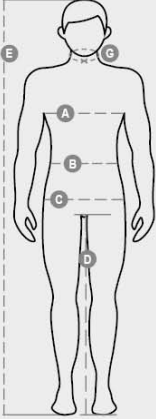

Workleisure & Professional - Tops