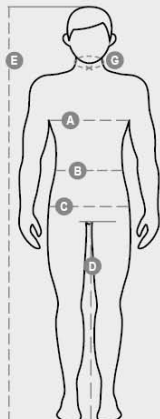

Workleisure & Professional - Tops