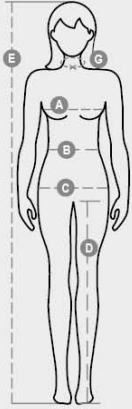

Casual&Workwear - Bottoms