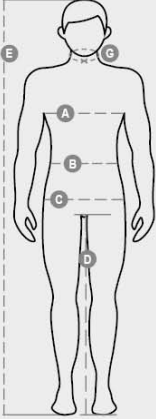

Casual&Workwear - Bottoms