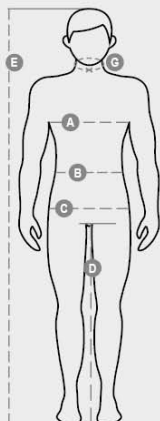

KOOSTUMUS: 60 % PUUVILLAA + 40 % POLYESTERIÄ

KANGAS: BRUSHED

PAINO: 320 GR/MQ

KOOT: S-M-L-XL-XXL

PAKKAUS: 1/20

HS-KOODI: 61034200

MADE IN: CN

VäRIT

Casual&Workwear - Bottoms

| International sizes | XXS | | XS | | S | | M | | L | | XL | | XXL | | 3XL | | 4XL | | 5XL | | |
|---------------------|----------|---------|----|----|----|----|----|---------|-----|-----|-----|-----|-----|---------|-----|-----|-----|-----|-----|-----|-----|
| IT - DE | 36 | 38 | 40 | 42 | 44 | 46 | 48 | 50 | 52 | 54 | 56 | 58 | 60 | 62 | 64 | 66 | 68 | 70 | 72 | 74 | |
| FR - ES | 32 | 34 | 36 | 38 | 40 | 42 | 44 | 46 | 48 | 50 | 52 | 54 | 56 | 58 | 60 | 62 | 64 | 66 | 68 | 70 | |
| UK - US | 25 | 27 | 28 | 29 | 30 | 32 | 33 | 34 | 36 | 38 | 40 | 41 | 43 | 45 | 46 | 48 | 49 | 51 | 52 | 54 | |
| Waist | (B) - cm | 64 | 68 | 72 | 74 | 76 | 80 | 84 | 88 | 92 | 96 | 100 | 104 | 108 | 112 | 116 | 120 | 124 | 128 | 132 | 136 |
| | (B) - in | 25 | 27 | 28 | 29 | 30 | 32 | 33 | 34 | 36 | 38 | 40 | 41 | 43 | 45 | 46 | 48 | 49 | 51 | 52 | 54 |
| Hips | (C) - cm | 80 | 84 | 88 | 90 | 92 | 96 | 100 | 104 | 108 | 112 | 116 | 120 | 124 | 128 | 132 | 136 | 140 | 144 | 148 | 152 |
| | (C) - in | 31 | 33 | 34 | 35 | 36 | 38 | 39 | 41 | 42 | 44 | 46 | 47 | 49 | 50 | 52 | 53 | 55 | 56 | 58 | 59 |
| Inside leg | (D) - cm | 82 | 82 | 84 | 84 | 85 | 85 | 86 | 86 | 87 | 87 | 88 | 88 | 88 | 88 | 88 | 89 | 89 | 89 | 89 | 89 |
| | (D) - in | 32 | 32 | 33 | 33 | 33 | 33 | 33 | 33 | 34 | 34 | 34 | 34 | 34 | 34 | 34 | 34 | 35 | 35 | 35 | 35 |
| Height | (E) - cm | 170/181 | | | | | | 175/187 | | | | | | 175/189 | | | | | | | |
| | (E) - in | 67/71 | | | | | | 69/73 | | | | | | 69/75 | | | | | | | |