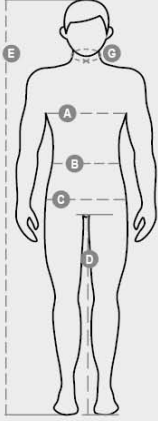

Casual&Workwear - Bottoms

International sizes		XXS		XS		S		M		L		XL		XXL		3XL		4XL		5XL	
IT - DE		36	38	40	42	44	46	48	50	52	54	56	58	60	62	64	66	68	70	72	74
FR - ES		32	34	36	38	40	42	44	46	48	50	52	54	56	58	60	62	64	66	68	70
UK - US		25	27	28	29	30	32	33	34	36	38	40	41	43	45	46	48	49	51	52	54
Waist	(B) - cm	64	68	72	74	76	80	84	88	92	96	100	104	108	112	116	120	124	128	132	136
	(B) - in	25	27	28	29	30	32	33	34	36	38	40	41	43	45	46	48	49	51	52	54
Hips	(C) - cm	80	84	88	90	92	96	100	104	108	112	116	120	124	128	132	136	140	144	148	152
	(C) - in	31	33	34	35	36	38	39	41	42	44	46	47	49	50	52	53	55	56	58	59
Inside leg	(D) - cm	82	82	84	84	85	85	86	86	87	87	88	88	88	88	88	88	89	89	89	89
	(D) - in	32	32	33	33	33	33	33	33	34	34	34	34	34	34	34	34	35	35	35	35
Height	(E) - cm	170/181						175/187						175/189							
	(E) - in	67/71						69/73						69/75							

FIND OUT MORE, SCAN HERE