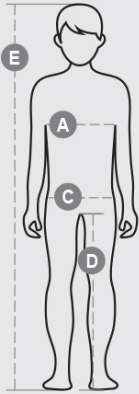

TPLAYER KIDS

S00686-P147

Technical inset long-sleeved sweater with mock polo neck in breathable and stretch fabric. Tubular structure, with slim fit. Weaves on chest, hips and back. Propeller motif on the front.

COMPOSITION: 96% POLIAMMIDE 4%ELASTAN
 APPEARANCE: SEAMLESS LIGHT-WEIGHT
 WEIGHT: 160 GR/MQ
 SIZES: S/M-L/XL-XXL
 PACK: 1/30
 HS CODE: 61103010
 MADE IN: CN

COLORS

			
WHITE 0000	YELLOW 01000	RED 03000	GARNET 04011
			
JELLY GREEN 07003	NAVY BLUE 08007	ROYAL BLUE 09000	BLACK 14000

CHARACTERISTICS

Breathable

Stretch

Slim Fit

MATCH

Quick Drying

Thermoregulation

WASHING INSTRUCTIONS

Sheet relating to the qualities and environmental characteristics of the packaging

% recycled material	-
Recyclability	-
Presence of hazardous substances	Does not contain hazardous substances

		Kids							
Age		0-1	1-2	3-4	5-6	7-8	9-10	11-12	13-14
International sizes		3XS	XXS	XS	S	M	L	XL	XXL
Chest	(A) - cm	47	52	58	64	69	75	80	84
	(A) - in	19	21	23	25	27	29	31	33
Hips	(C) - cm	47	53	59	65	71	76	82	86
	(C) - in	19	21	23	25	28	30	32	33
Inside leg	(D) - cm	31	34	39	48	54	61	67	72
	(D) - in	12	14	15	19	21	24	26	28
Height	(E) - cm	68/78	80/86	98/106	110/116	122/128	134/140	146/152	158/164
	(E) - in	26/31	32/34	38/42	43/45	48/50	53/55	57/60	62/64