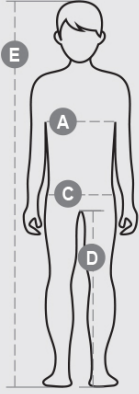

PRINT KIDS

S00658-0311

Children's short-sleeved crew neck t-shirt, with 1.5 cm spandex mix rib neckband with top stitching on the front, tubular structure.

COMPOSITION: 100% COTTON
 APPEARANCE: JERSEY
 WEIGHT: 150 GR/MQ
 SIZES: 7/8-9/10-11/12-13/14
 PACK: 10/100
 HS CODE: 61091000
 MADE IN: BD

Sheet relating to the qualities and environmental characteristics of the packaging

% recycled material	100
Recyclability	-
Presence of hazardous substances	Does not contain hazardous substances

		Kids							
Age		0-1	1-2	3-4	5-6	7-8	9-10	11-12	13-14
International sizes		3XS	XXS	XS	S	M	L	XL	XXL
Chest	(A) - cm	47	52	58	64	69	75	80	84
	(A) - in	19	21	23	25	27	29	31	33
Hips	(C) - cm	47	53	59	65	71	76	82	86
	(C) - in	19	21	23	25	28	30	32	33
Inside leg	(D) - cm	31	34	39	48	54	61	67	72
	(D) - in	12	14	15	19	21	24	26	28
Height	(E) - cm	68/78	80/86	98/106	110/116	122/128	134/140	146/152	158/164
	(E) - in	26/31	32/34	38/42	43/45	48/50	53/55	57/60	62/64