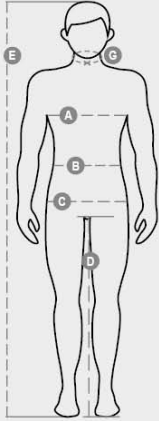

Casual&Workwear - Bottoms

International sizes	XXS		XS		S		M		L		XL		XXL		3XL		4XL		5XL		
IT - DE	36	38	40	42	44	46	48	50	52	54	56	58	60	62	64	66	68	70	72	74	
FR - ES	32	34	36	38	40	42	44	46	48	50	52	54	56	58	60	62	64	66	68	70	
UK - US	25	27	28	29	30	32	33	34	36	38	40	41	43	45	46	48	49	51	52	54	
Waist	(B) - cm	64	68	72	74	76	80	84	88	92	96	100	104	108	112	116	120	124	128	132	136
	(B) - in	25	27	28	29	30	32	33	34	36	38	40	41	43	45	46	48	49	51	52	54
Hips	(C) - cm	80	84	88	90	92	96	100	104	108	112	116	120	124	128	132	136	140	144	148	152
	(C) - in	31	33	34	35	36	38	39	41	42	44	46	47	49	50	52	53	55	56	58	59
Inside leg	(D) - cm	82	82	84	84	85	85	86	86	87	87	88	88	88	88	88	89	89	89	89	89
	(D) - in	32	32	33	33	33	33	33	33	34	34	34	34	34	34	34	34	35	35	35	35
Height	(E) - cm	170/181						175/187						175/189							
	(E) - in	67/71						69/73						69/75							

FIND OUT MORE, SCAN HERE