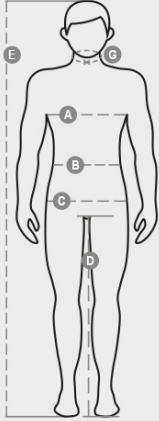

Casual&Workwear - Tops

International sizes		XXS		XS		S		M		L		XL		XXL		3XL		4XL		5XL	
IT - DE		36	38	40	42	44	46	48	50	52	54	56	58	60	62	64	66	68	70	72	74
FR - ES		32	34	36	38	40	42	44	46	48	50	52	54	56	58	60	62	64	66	68	70
UK		29	30	31	33	34	36	38	39	41	42	44	46	47	48	50	52	53	55	56	58
Collar	(G) - cm	37	37	38	38	39	39	40	40	41	41	42,5	42,5	44	44	45	45	46	46	47	47
	(G) - in	14½	14½	15	15	15½	15½	15¾	15¾	16	16	16¾	16¾	17¼	17¼	17¾	17¾	18	18	18½	18½
Chest	(A) - cm	72	76	80	84	88	92	96	100	104	108	112	116	120	124	128	132	136	140	144	148
	(A) - in	28	30	31	33	34	36	38	39	41	42	44	46	47	48	50	52	53	55	56	58
Waist	(B) - cm	64	68	72	74	76	80	84	88	92	96	100	104	108	112	116	120	124	128	132	136
	(B) - in	25	27	28	29	30	32	33	34	36	38	40	41	43	45	46	48	49	51	52	54
Height	(E) - cm	170/181						175/187						175/189							
	(E) - in	67/71						69/73						69/75							

FIND OUT MORE, SCAN HERE