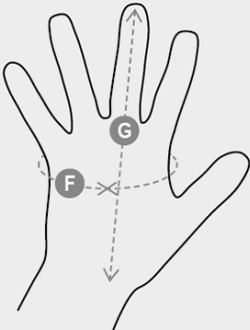

HANDY PL

S00093-0178

Polyester gloves, edged knit cuff. Features: soft. Strengths: comfort, sensitivity, precision. Areas of application: light, delicate use, precision assembly and handling in dry conditions.

COMPOSITION: 100% POLYESTER
APPEARANCE: POLYESTER
SIZES: 8-10
PACK: 12/240
HS CODE: 61169300
MADE IN: CN

COLORS

WHITE
00000

FIELDS OF USE

		Gloves					
Numeric sizes		6	7	8	9	10	11
International sizes		XS	S	M	L	XL	XXL
Palm circumference	(F) - cm	15,2	17,8	20,3	22,9	25,4	27,9
	(F) - in	6	7	8	9	10	11
Hand length	(G) - cm	16	17,1	18,2	19,2	20,4	21,5
	(G) - in	6-6½	6½-7	7-7½	7½	8	8½