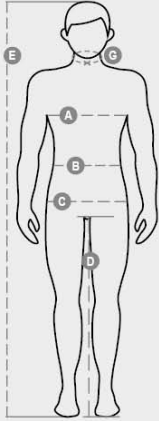

Casual&Workwear - Bottoms