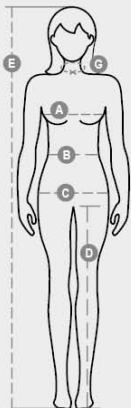

Workleisure & Professional - Bottoms

International sizes		XS	S	M	L	XL	XXL	3XL
IT		38/40	42	44	46	48/50	52/54	56/58
FR - ES		34/36	38	40	42	44/46	48/50	52/54
DE		32/34	36	38	40	42/44	46/48	50/52
UK		6/8	10	12	14	16/18	20/22	24/26
Waist	(B) - cm	62 - 66	68 - 70	72 - 74	76 - 78	82 - 86	89 - 94	97 - 104
	(B) - in	24 - 25	26 - 27	28 - 29	30 - 31	32 - 33	35 - 37	38 - 40
Hips	(C) - cm	88 - 92	94 - 96	98 - 100	102 - 104	107 - 112	115 - 120	123 - 128
	(C) - in	34 - 35	36 - 38	38 - 39	40 - 41	42 - 44	45 - 47	48 - 50
Inside leg	(D) - cm	82	82	82	83	83	84	85
	(D) - in	32	32	32	32	32	33	34
Height	(E) - cm	160/175			168/185			
	(E) - in	63/69			66/73			

cm = centimeters - in = inches

FIND UD AF MERE, SCAN HER