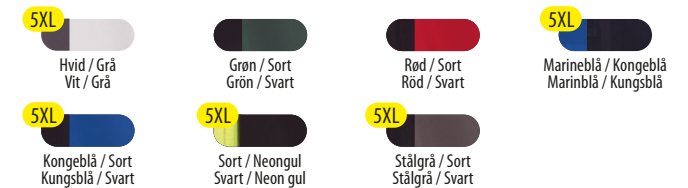

Size	-	XS	S	M	L	XL	XXL	3XL	4XL	5XL	BIG SIZE	
Stof	93% POLYESTER + 7% ELASTAN, SOFTSHELL										330 g/m²	1/10 pcs
Tyg	93% POLYESTER + 7% ELASTAN, SOFTSHELL											
MATCH	Regular Fit		Waterproof Fabric	Breathable	Windproof	Stretch	SBS ZIPPER	LAYERS				

CE I CAT