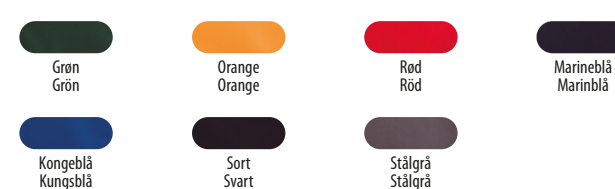

POLAR-JAKKER - POLARJACKOR

NEPAL - 001088-0325

Size	-	XS	S	M	L	XL	XXL	3XL	4XL	5XL	<b>BIG SIZE</b>
Stof	100% POLYESTER, 144F POLAR-FLEECE										
Tyg	100% POLYESTER, 144F POLAR FLEECE										

Regular Fit CE I CAT