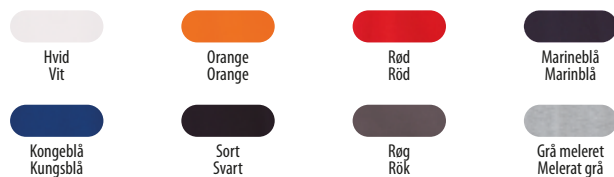

93% Bomuld + 7% Viskose
93% Bomull + 7% Viskos