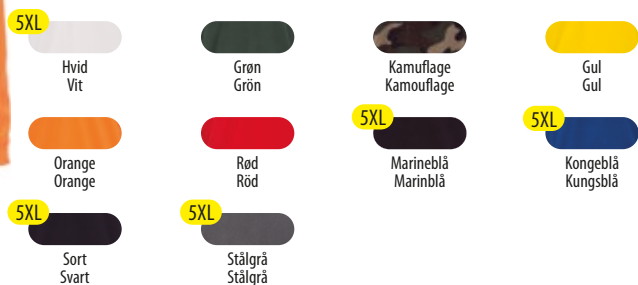

POLAR-JAKKER - POLARJACKOR

DOLOMITI+ - 000397-0069

Size	-	XS	S	M	L	XL	XXL	3XL	4XL	5XL	<b>BIG SIZE</b>
Stof	100% POLYESTER, 288F POLAR-FLEECE										
Tyg	100% POLYESTER, 288F POLAR FLEECE										

Regular Fit CE I CAT