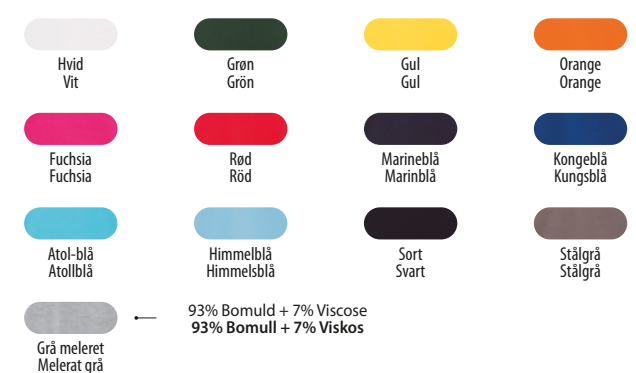

93% Bomuld + 7% Viscose
93% Bomull + 7% Viskos