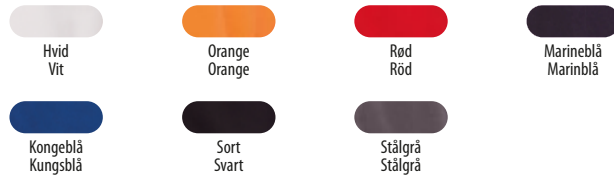

POLAR-JAKKER - POLARJACKOR

NORWAY - 000434-0069

Size	-	XS	S	M	L	XL	XXL	3XL	4XL	5XL	BIG SIZE
Stof	100% POLYESTER, 288F POLAR-FLEECE										
Tyg	100% POLYESTER, 288F POLAR FLEECE										
											280 g/m²
											1/10 pcs

MATCH **CE I CAT**

POLAR-JAKKER - POLARJACKOR

NORWAY LADY - 000842-0069

Size	-	XS	S	M	L	XL	XXL	-	-	-	
Stof	100% POLYESTER, 288F POLAR-FLEECE										
Tyg	100% POLYESTER, 288F POLAR FLEECE										
											280 g/m²
											1/10 pcs

Lady **MATCH** **CE I CAT**

POLAR-JAKKER - POLARJACKOR

ASPEN+ - 001004-0069

Size	-	XS	S	M	L	XL	XXL	3XL	4XL	5XL	BIG SIZE
Stof	100% POLYESTER, 288F POLAR-FLEECE										
Tyg	100% POLYESTER, 288F POLAR FLEECE										
											280 g/m²
											1/10 pcs

MATCH **CE I CAT**

POLAR-JAKKER - POLARJACKOR

ASPEN+ LADY - 001005-0069

Size	-	-XS	S	M	L	XL	XXL	-	-	-	
Stof	100% POLYESTER, 288F POLAR-FLEECE										
Tyg	100% POLYESTER, 288F POLAR FLEECE										
											280 g/m²
											1/20 pcs

Lady **MATCH** **CE I CAT**