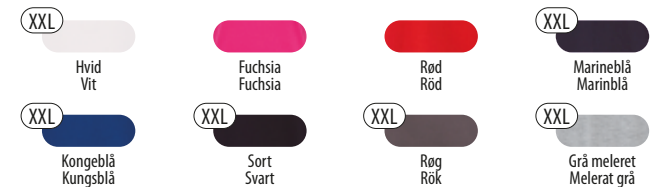

93% Bomuld + 7% Viskose
93% Bomull + 7% Viskos