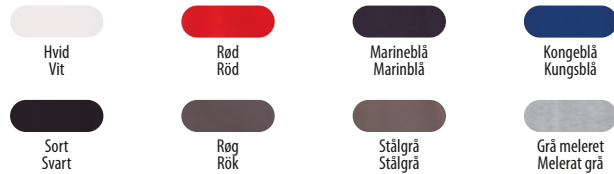

93% Bomuld + 7% Viscose
93% Bomull + 7% Viskos