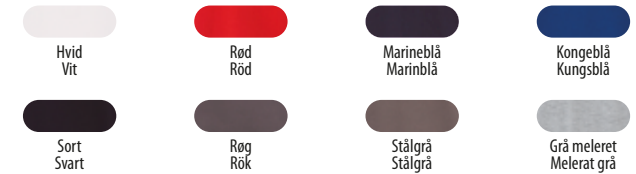

93% Bomuld + 7% Viscose
93% Bomull + 7% Viskos

T-SHIRTS

SUNRISE - 000947-0337 / MELANGE - 000949-0338